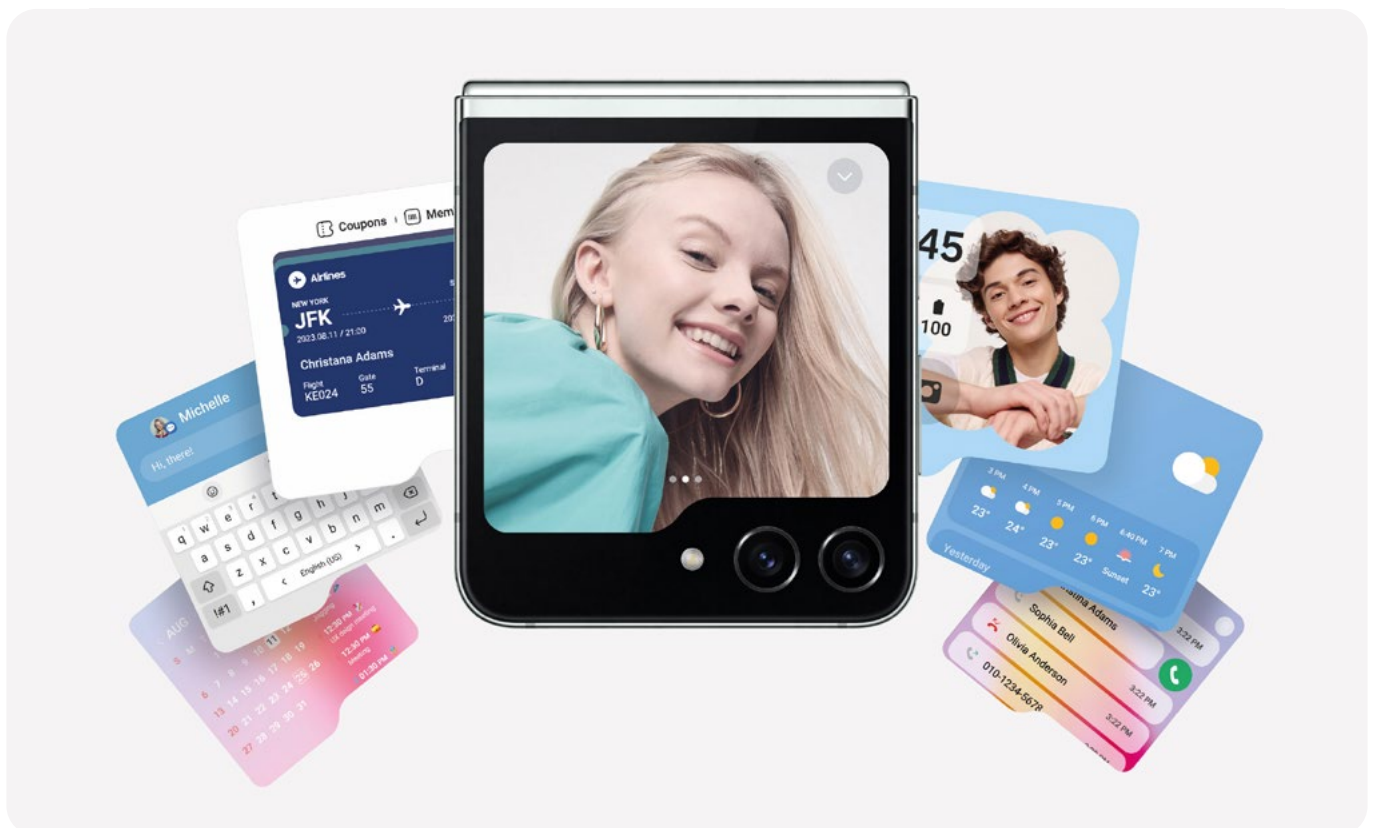

Continue with Samsung DeX

The Galaxy Z Fold5's screen has a size similar to that of a tablet. As a result, the device contributes to increased productivity and ease of use. Still, sometimes it can be more convenient to use a larger screen and separate keyboard. Using Samsung DeX, the Galaxy Z Fold5 can be easily paired with an external screen and keyboard, as well as an external mouse. Employees thus quickly resume working on their documentation without productivity being interrupted.

4. Galaxy Z Flip5

Stylish, powerful and distinctive

The Galaxy Z Flip5 brings together design and performance in a distinctive look and feel. This foldable device offers high-end specifications and powerful performance. Working on this smartphone is easier with applications such as App Continuity and Flex Mode. In particular, multitasking with multiple apps goes smoother this way. In addition, hands-free video calling, for example, via Teams goes very intuitively.

Future-proof hardware

The Galaxy Z Flip5's future-proof hardware ensures that this foldable will provide years of service within the organization. This is due in part to a powerful processor, enough working memory for daily tasks and ample storage capacity. All this comes together in a thin and compact unit that is completely flat when folded.

Instantly productive with Flex Window

Unique to the Galaxy Z Flip5 is the screen on the outside of the device: the Flex Window. The Galaxy Z Flip5's cover display is 280% larger than that of its predecessor and completely customizable. By default, you will find a clock, current notifications, a battery icon and shortcuts to your favorite apps. The 3.4-inch display opens the app directly on the display, so you don't have to unfold the device.